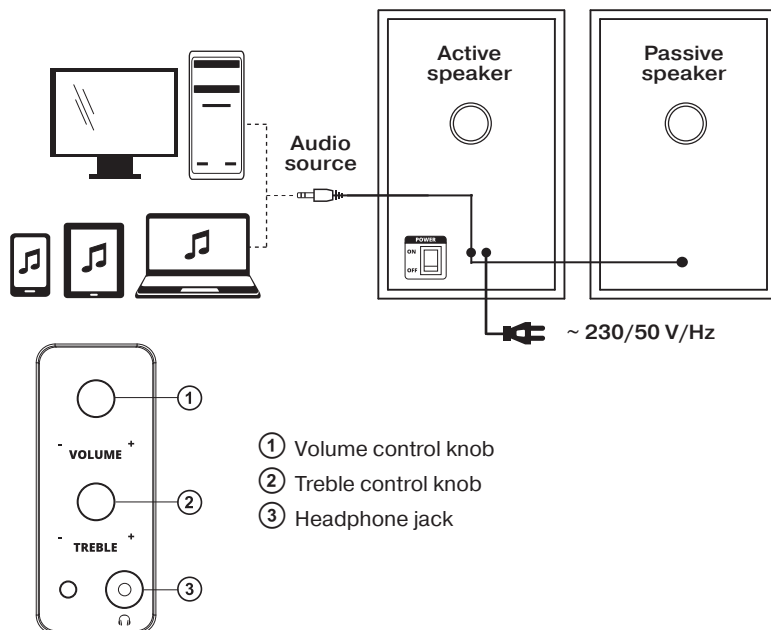

### **SAFETY PRECAUTIONS**

- Do not open the multimedia speaker system (MSS) and do not perform repairs by yourself. Service and repairs should be performed only by qualified specialists at authorized service centers. The list of authorized service centers is on [www.real-el.com](http://www.real-el.com)
- Protect the MSS from high humidity, water and dust.

### **SPECIAL FEATURES**

- Two-way acoustic system
- Adjusting the volume level and tone
- Headphones jack

### **CONNECTION AND OPERATION**

- Multimedia Speaker System (MSS) can be connected to PC, laptop or any other supported device.
- Plug-in power cable to mains and turn the speaker ON.
- Plug the signal cable to audio output of the audio source device.